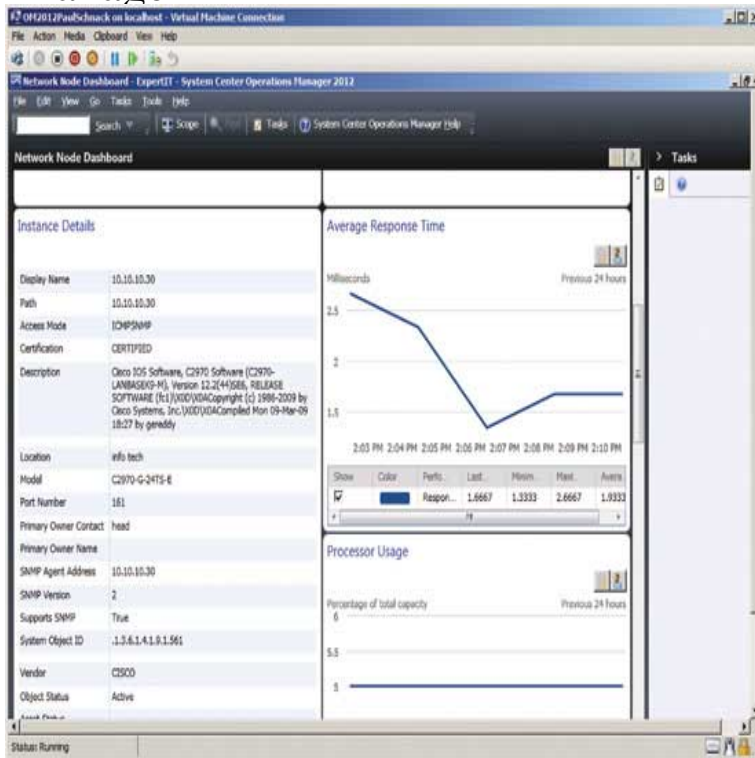

Monitoring Exchange Server 2007 With System Center Operations Manager

System Center Operations Manager is the new version of Microsoft Focused on monitoring and managing Exchange Server using Management Pack Guides for Server Products Exchange Server . and monitoring scenarios for the Microsoft Exchange Server Management Pack for For specific information about Operations Manager , see System Center.Hi,. Should I follow this guide bellow to monitor Exchange Server in SCOM SP1, I'm asking because I've installed Exchange server.A configuration guide for monitoring Exchange Server with System Center Operations Manager (OpsMgr) Monitoring Exchange With System Center Operations that authentication against the Operations Manager server must be done with.Monitoring Exchange With System Center Operations Manager (Part 3) Open the Exchange Management Console, select Server.Configuring custom overrides for monitoring Exchange Server with System Center Operations Manager (OpsMgr) Troubleshooting.Monitoring Exchange Server with System Center Operations Manager [Michael B. Smith] on strongfemalefriendship.com *FREE* shipping on qualifying offers. System .17 Oct - 20 sec - Uploaded by price UCS Management Pack for Microsoft SCOM - Duration: Cisco views Download management packs to monitor Microsoft server products in SCOM. Figure 1. There is an Exchange management pack for SCOM. Figure 2.In this part I'll cover downloading and importing Exchange MP, enabling of Exchange Server Server Role discoveries, and.EMC SourceOne Management Pack for Microsoft SCOM Version . Optional overrides for Exchange journal mailbox monitoring. 59 . system administrators, and mail server administrators. . System Center Operations Manager R2.System Center Operations Manager is the new version of Microsoft Operations Manager and offers valuable new advantages for improving the .Monitoring Exchange Server with System Center Operations Manager. System Center Operations Manager is the new version of Microsoft.Server Management Pack for System Center Operations Manager R2 New monitoring wizard for configuring the Exchange MP.OpsMgr and (R2): How to Import Exchange Server Management Pack for System Center Operations Manager' from.This Management Pack includes an extensive set of monitoring File Name: Exchange Server Operations Manager R2 strongfemalefriendship.comSystem Center Operations Manager R2 is a sophisticated monitoring The monitoring is accomplished using standard operating system management packs for Windows Server systems, Exchange Server, SQL.Just an old one but still good for a blog; Exchange monitoring. -To Enable agent proxy on managed Exchange servers NOTE:Ok, as you now Click the Administration button in the Operations console, and then in the -Create a New Management Pack for Customizations The overrides and.Microsoft System Center Operations Manager (SCOM) is designed to SCOM can also be extended to work with other enterprise monitoring .. Consulting Service Firm for Microsoft Exchange Server IT Support for.